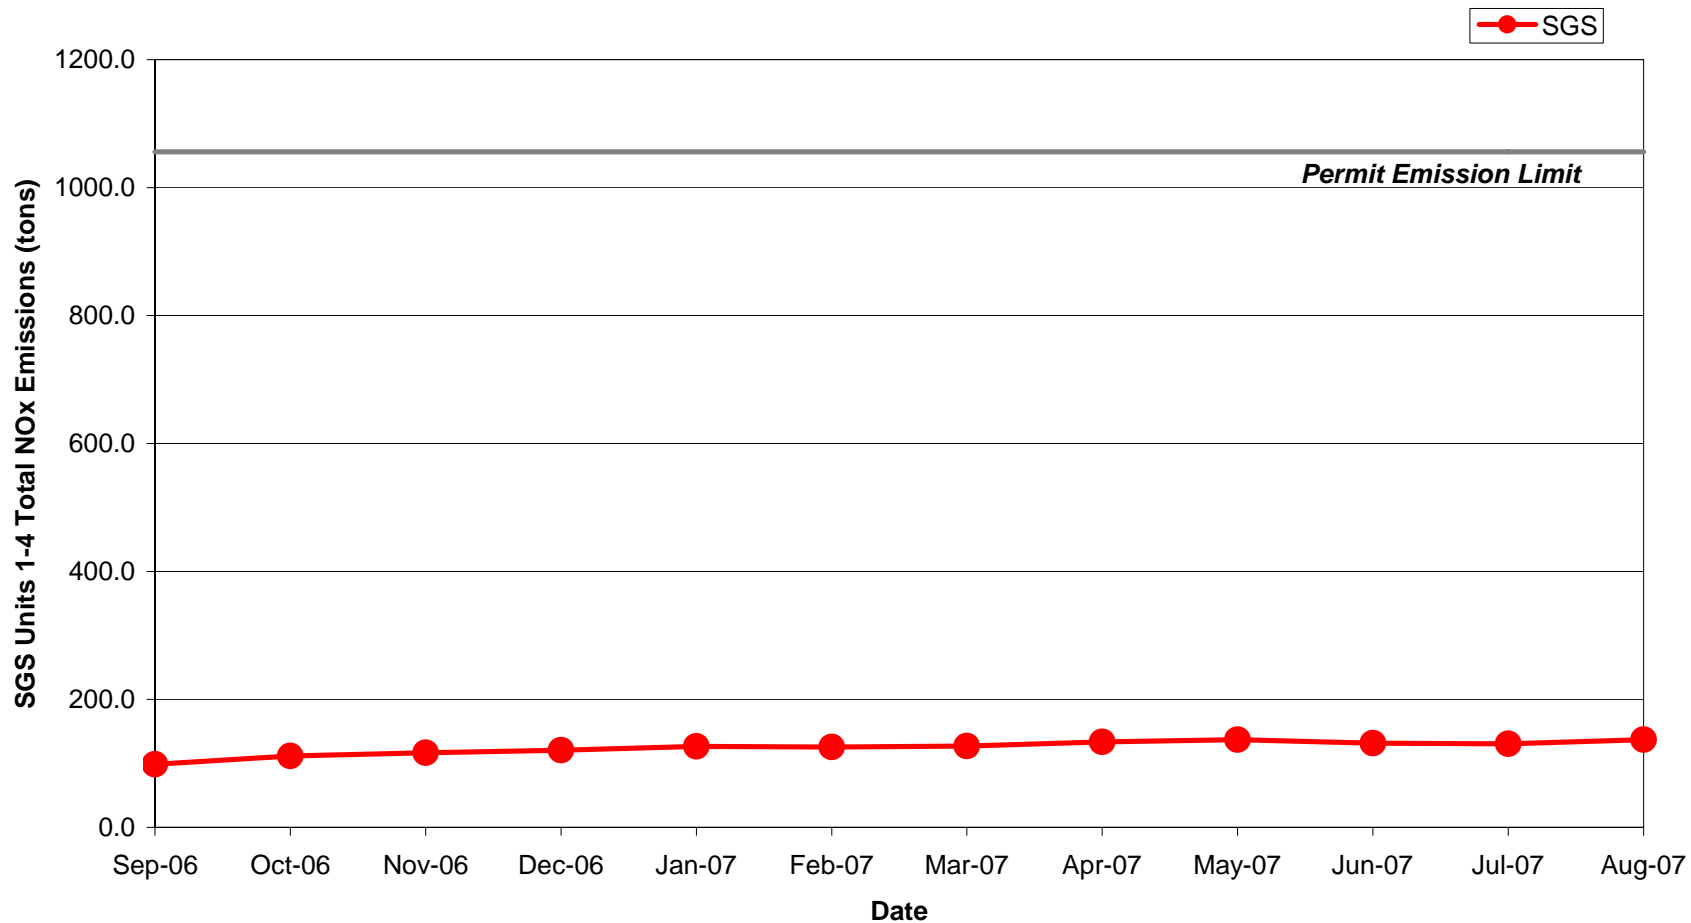

# Santan Generating Station

## 12 Month Rolling Nitrogen Oxides (NOx) Total for Units 1-4