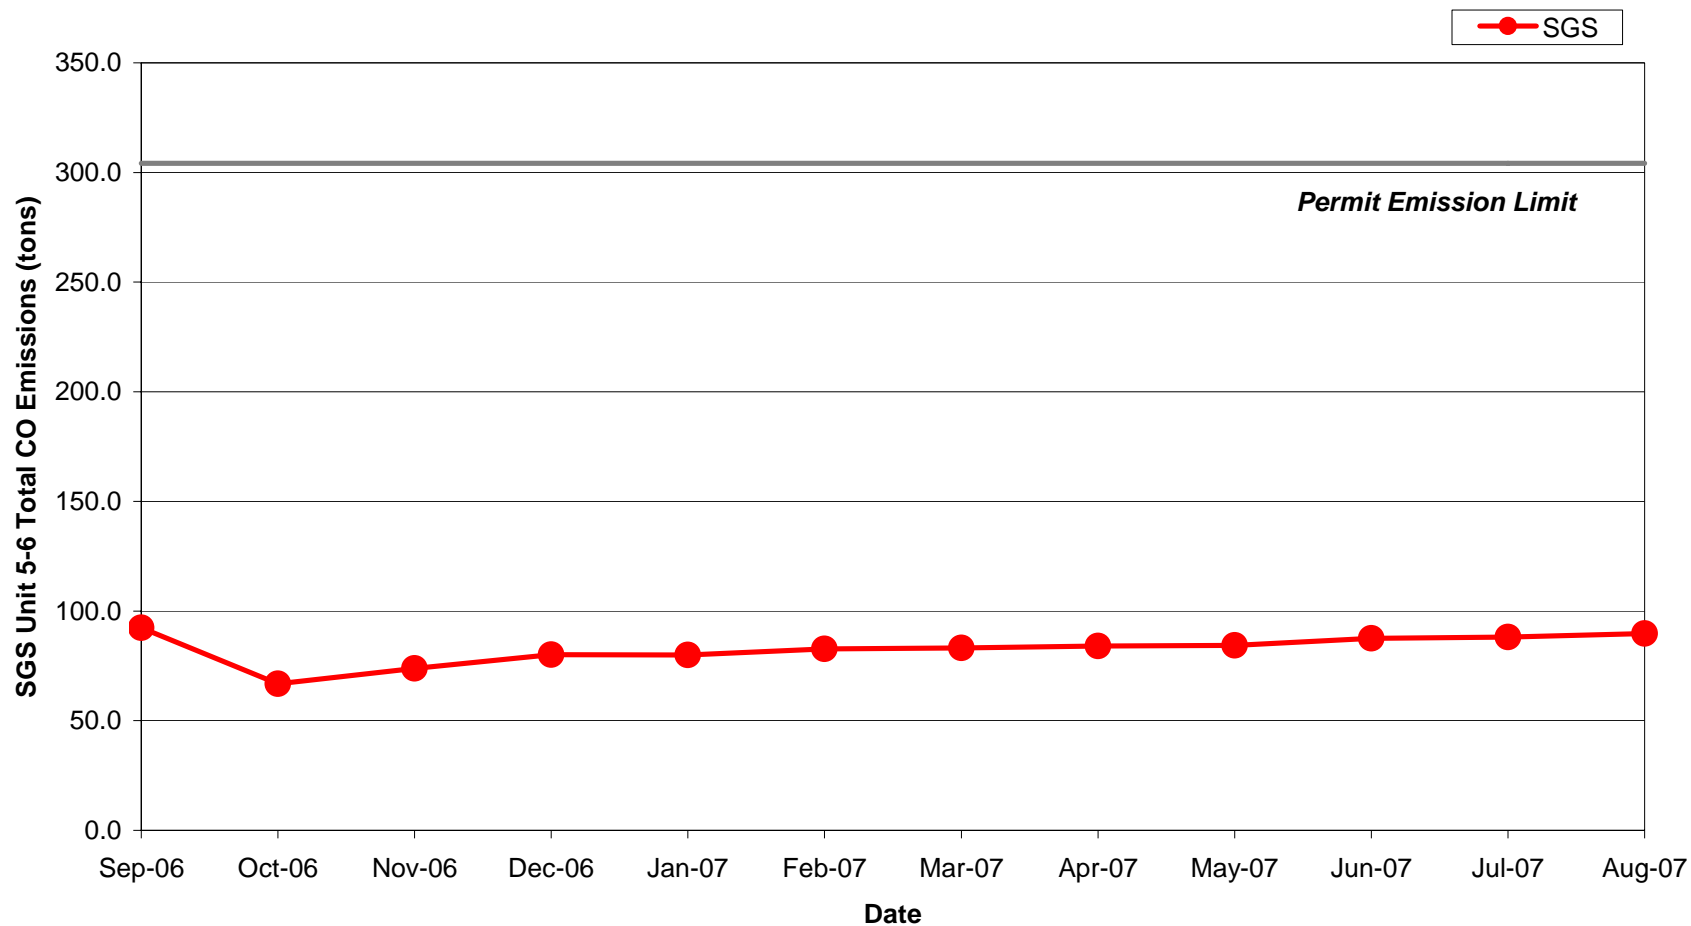

Santan Generating Station

12 Month Rolling Carbon Monoxide (CO) Total for Unit 5-6