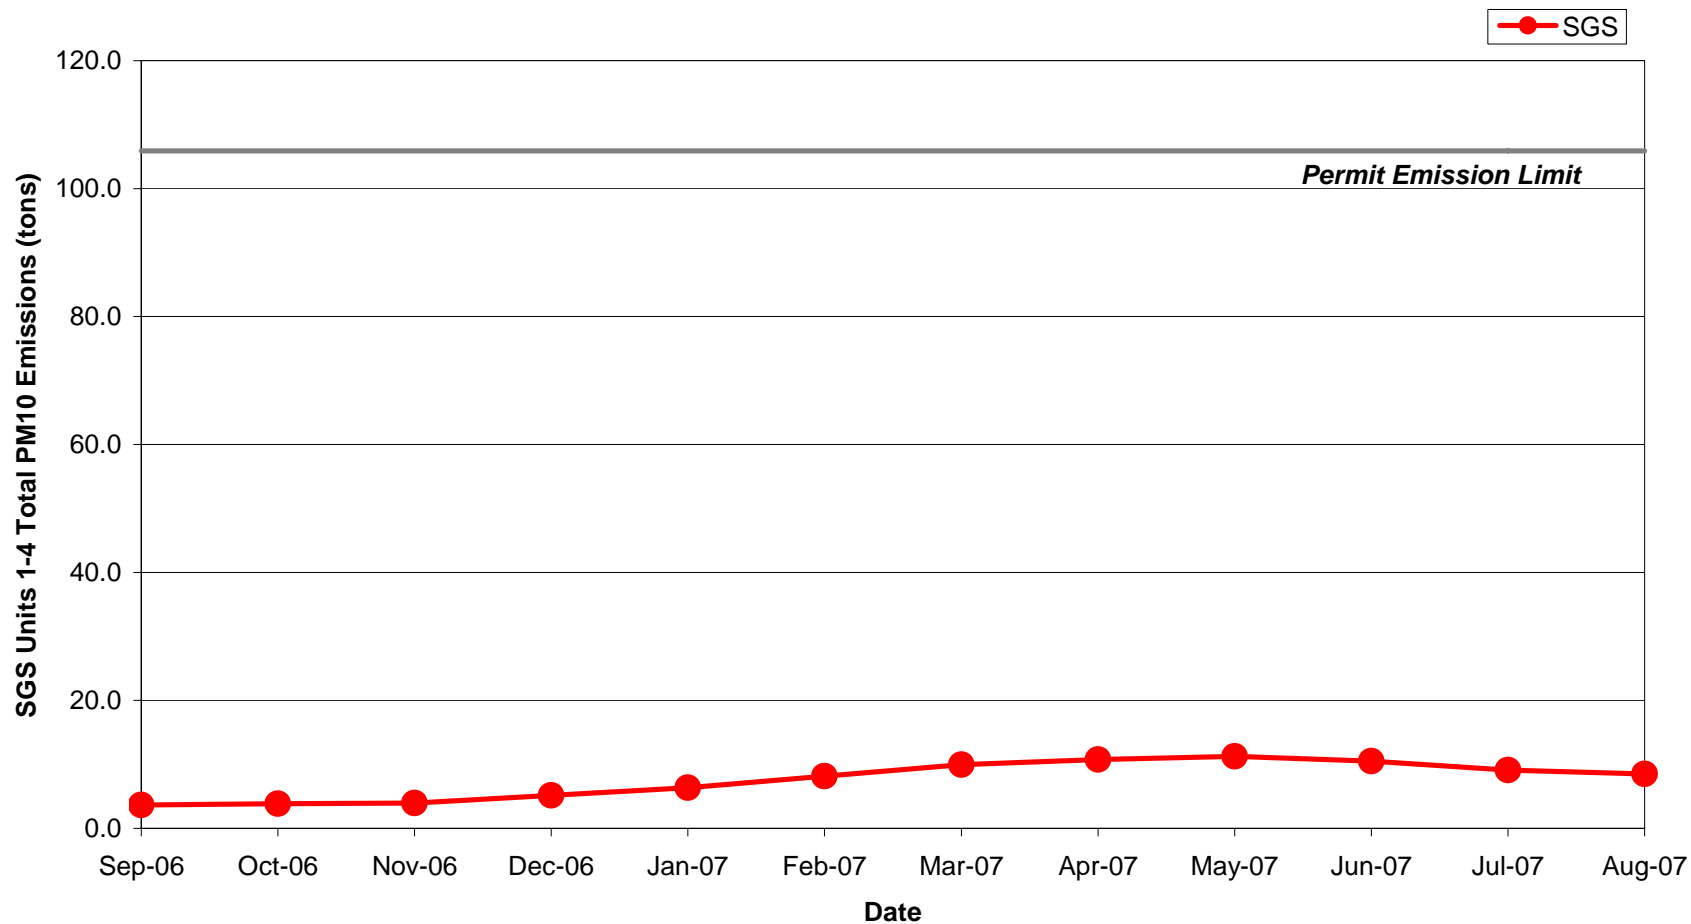

Santan Generating Station

12 Month Rolling PM 10 Total for Units 1-4