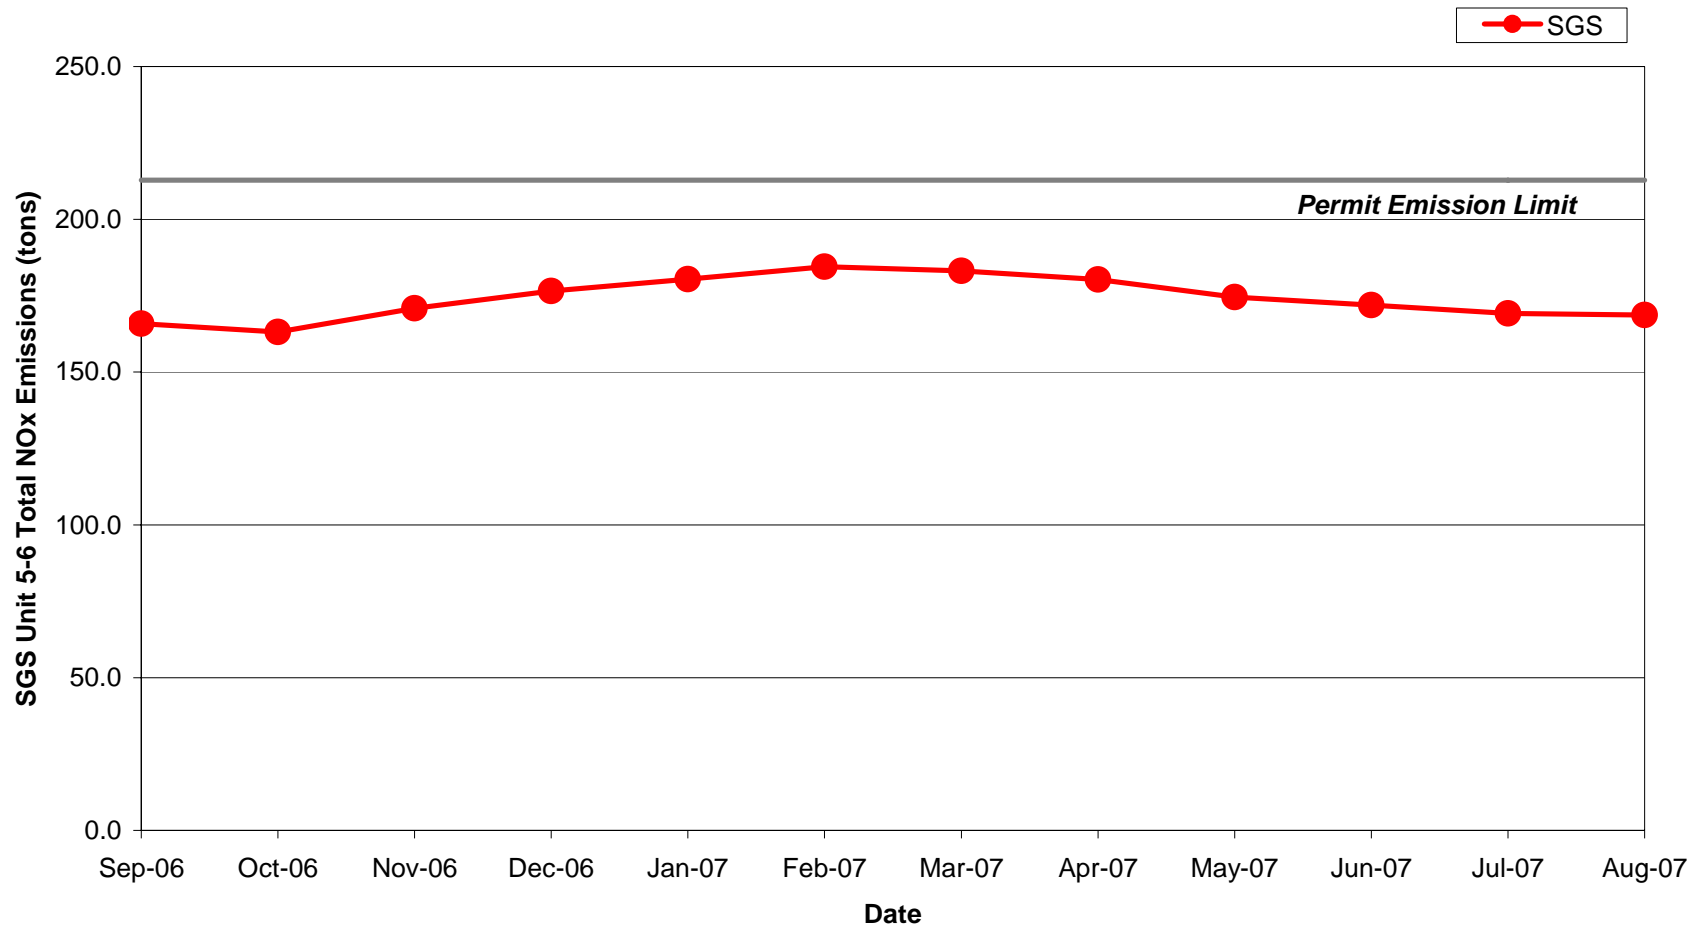

Santan Generating Station

12 Month Rolling Nitrogen Oxides (NOx) Total for Unit 5-6