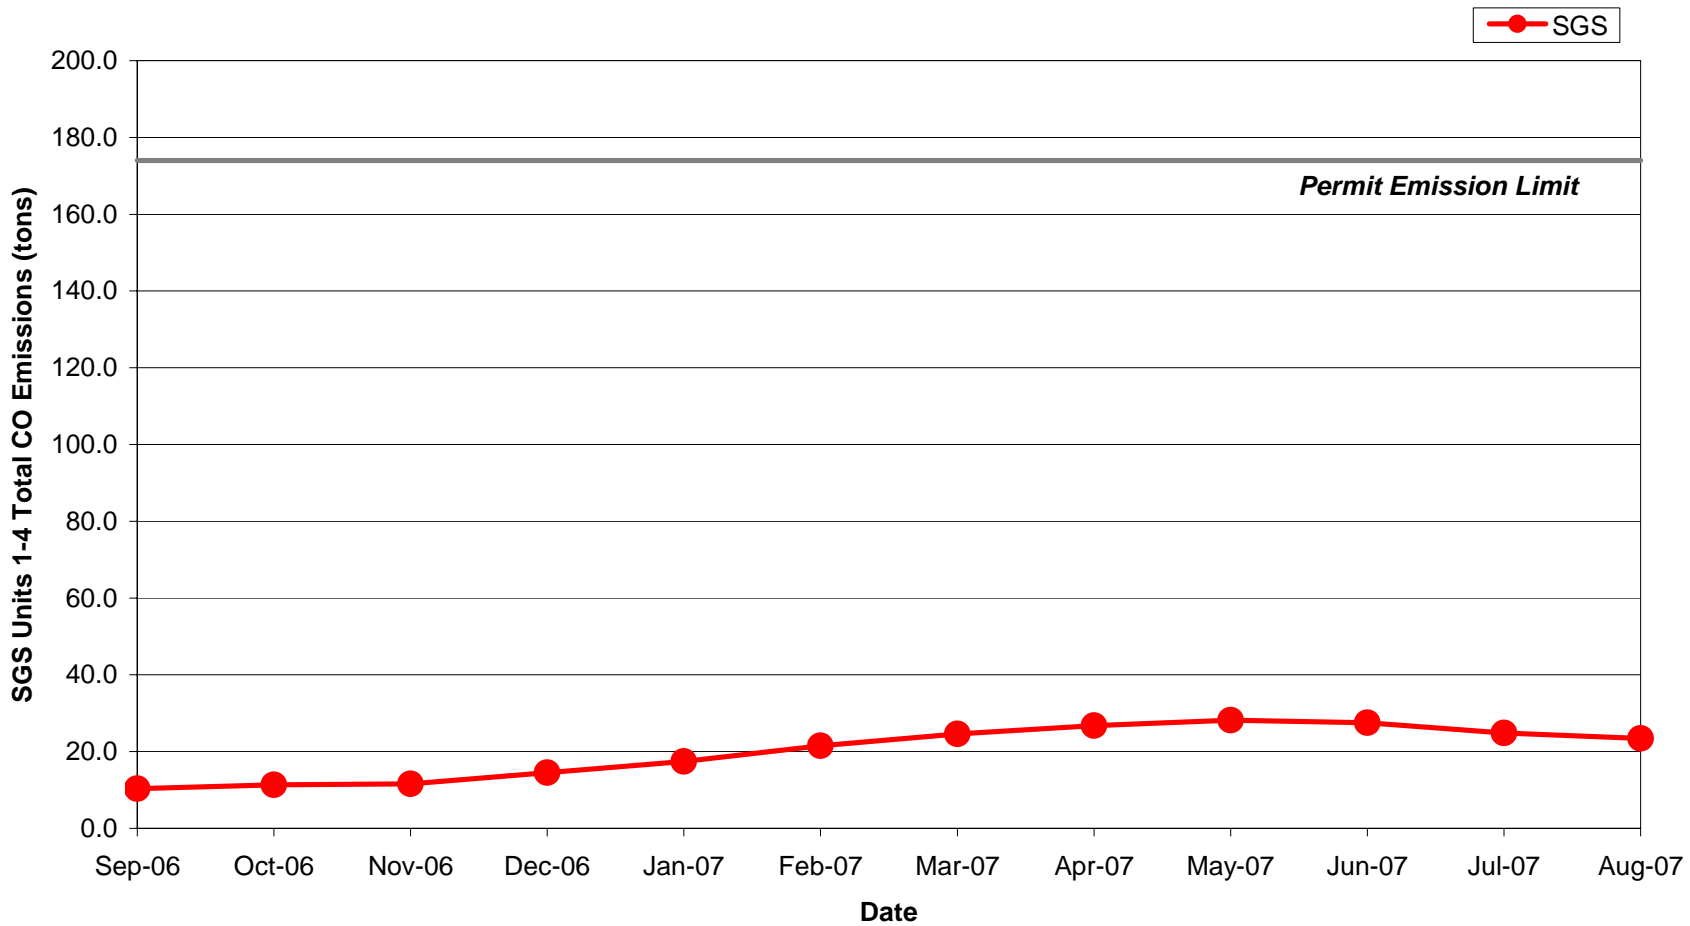

Santan Generating Station

12 Month Rolling Carbon Monoxide (CO) Total for Units 1-4